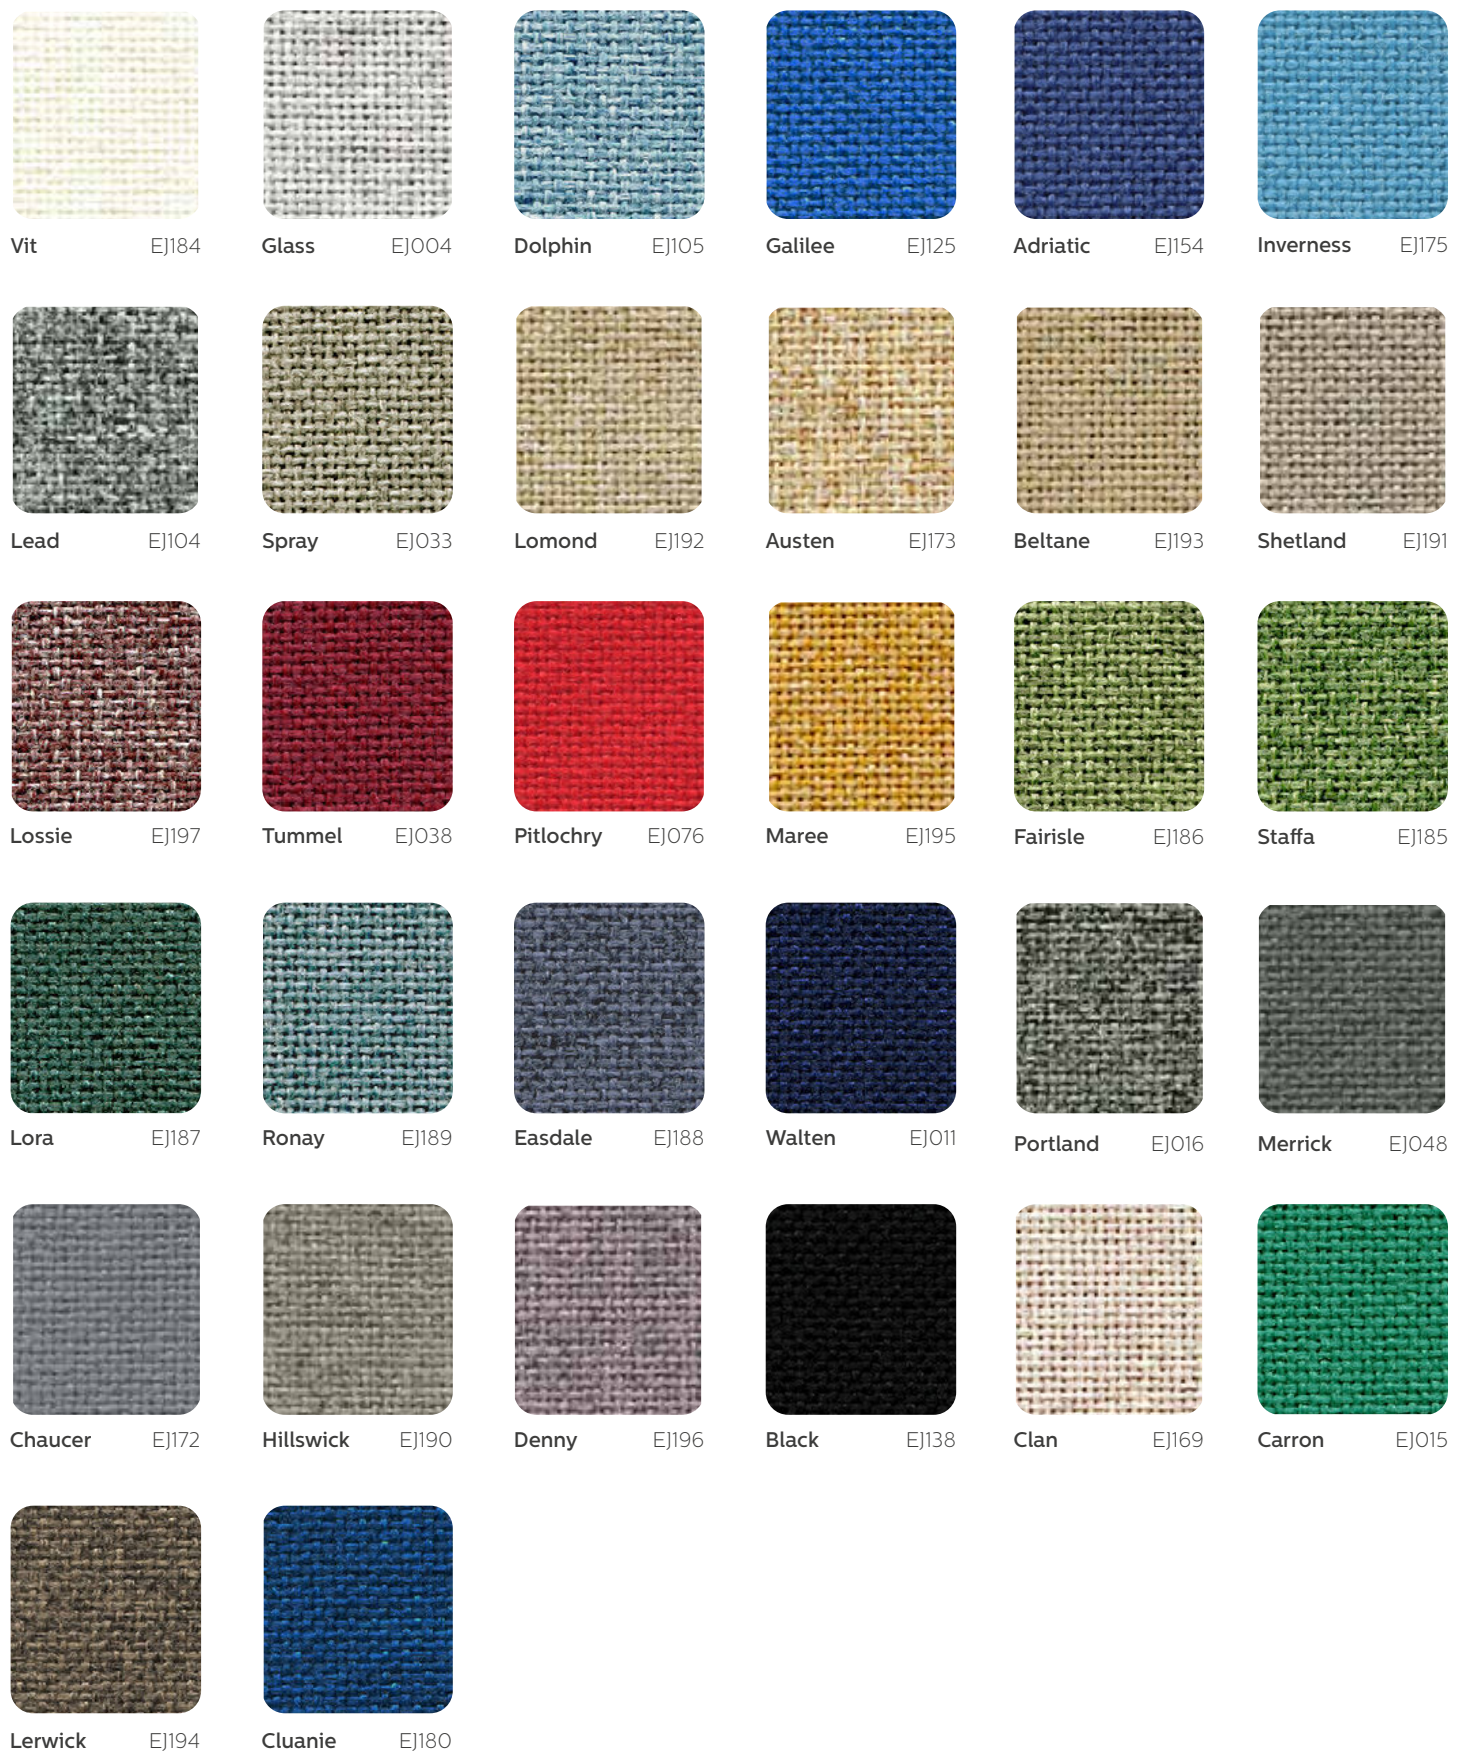

Fabric Colours

Whatever your décor – Whatever your style – we are sure to have you covered with our extensive range of fabric colours.

SONUS COLOUR RANGE

Fabric Colours

Whatever your décor – Whatever your style – we are sure to have you covered with our extensive range of fabric colours.

CARA COLOUR RANGE

!!! Please note that the above colors are representative of the actual colours which may vary in shade or texture. We are able to provide actual fabric colour card upon request !!!

Soundhush Ltd • Atlantic House • Gomm Road • High Wycombe • Bucks • HP13 7DJ • UK