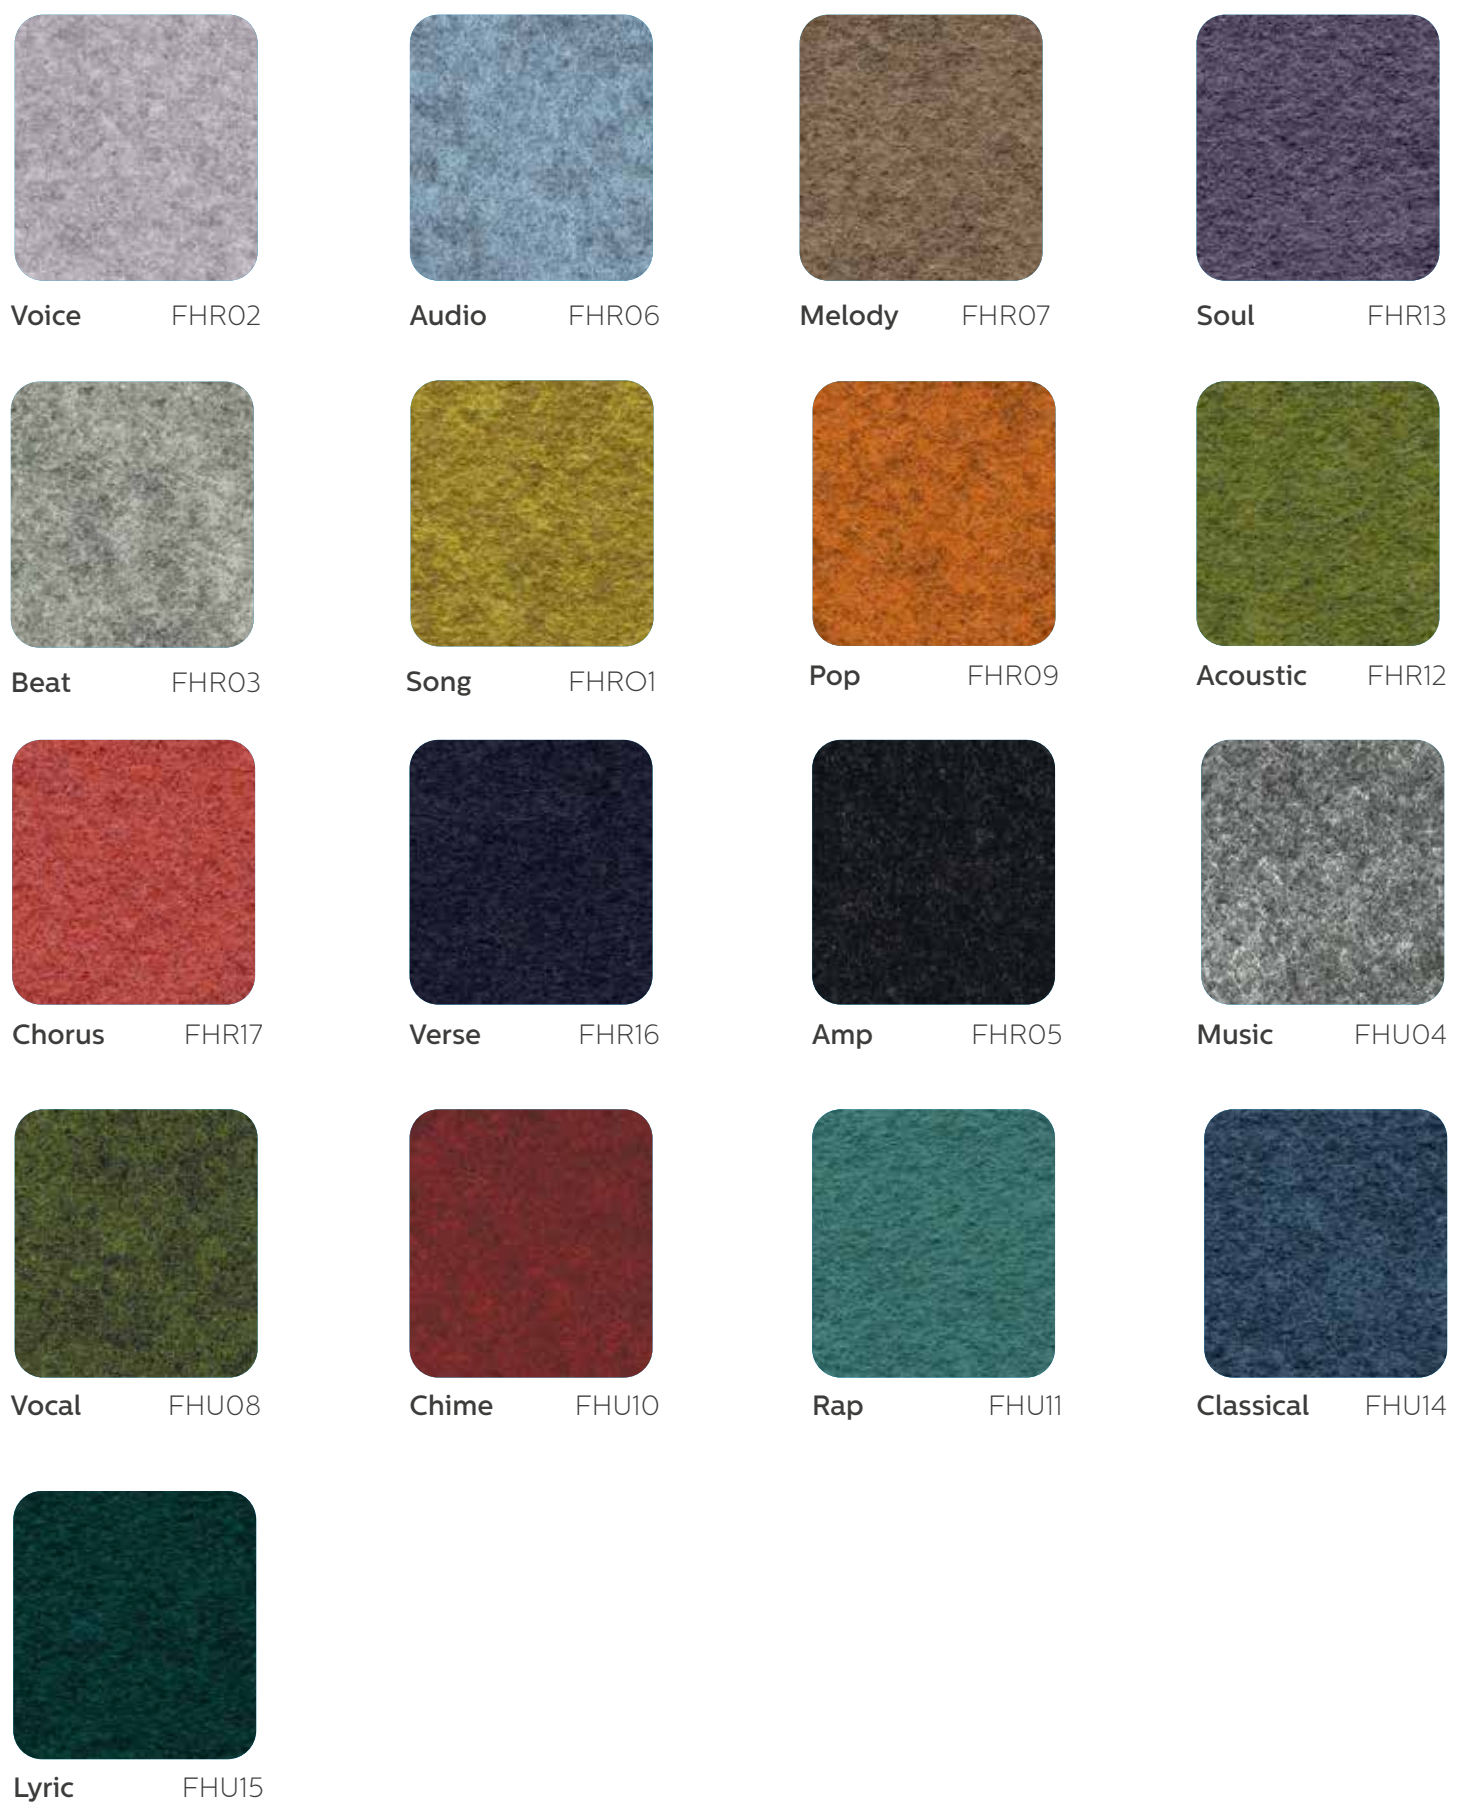

Fabric Colours

Whatever your décor – Whatever your style – we are sure to have you covered with our extensive range of fabric colours.

SONUS COLOUR RANGE

Fabric Colours

Whatever your décor – Whatever your style – we are sure to have you covered with our extensive range of fabric colours.

CARA COLOUR RANGE

!!! Please note that the above colors are representative of the actual colours which may vary in shade or texture. We are able to provide actual fabric colour card upon request !!!

Soundhush Ltd • Atlantic House • Gomm Road • High Wycombe • Bucks • HP13 7DJ • UK